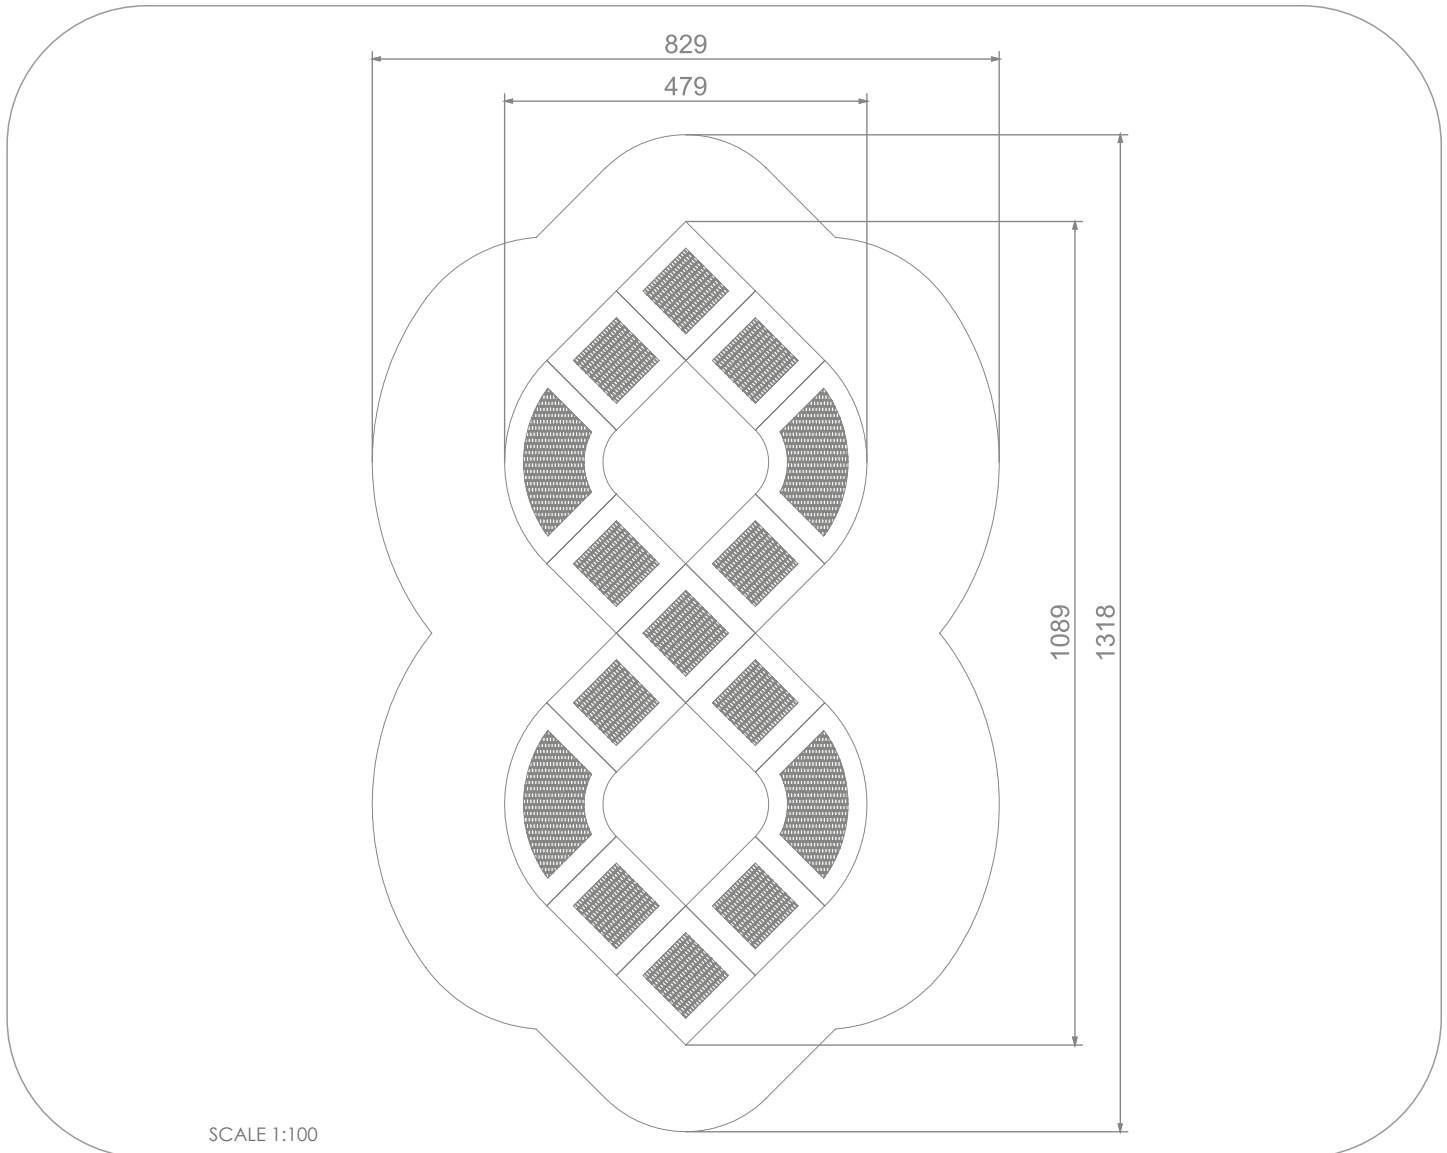

## INFORMATION ABOUT THE PRODUCT

Dimensions	479 x 1089 cm
Safety zone	829 x 1318 cm
Safety zone area	57 m <sup>2</sup>
Overall height	0 cm
Free fall height	90 cm
Amount of users	15
Product complies with EN 1176-1:2017-12	YES
Availability of spare parts	YES
Age range	1-8

According to EN 1176-1:2017-12 norm, the product requires applying a safety surface according to the product's free fall height.

MATERIALS:

<p>NON-SLIP LAMPS BUILT OF POLYAMIDE</p>	<p>JOINING 6 MM SLATS STAINLESS ROPE CORROSION-RESISTANT</p>
	
<p>ABRASION-RESISTANT JUMP MAT</p>	<p>ROBUST WELDED CASES GALVANIZED TRAMPOLINE COATED CELL RUBBER SURFACE SBR</p>
	